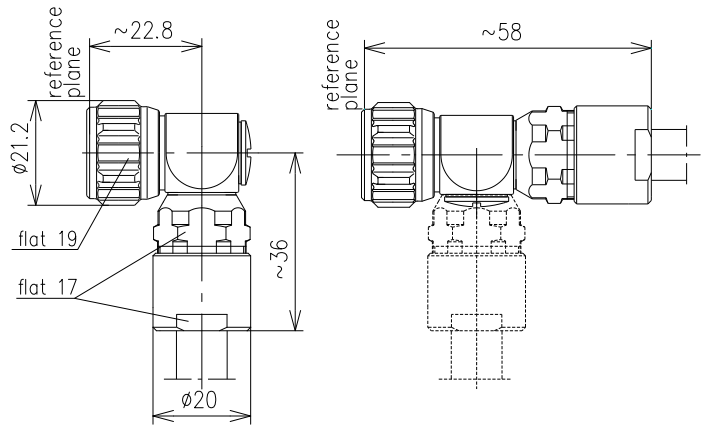

RIGHT ANGLE CABLE PLUG-TYPE N

Part number	BN 72 12 83	
Connector type	N plug	
Version	clamped	
Impedance	50 Ω	
Material and surface		
Inner conductor	copper alloy	gold-plated
Outer conductor	copper alloy	silver-plated
Other metal parts	copper alloy	bright nickel-plated
Insulation	PTFE	
Sealing	copper silicone rubber, EPDM, PUR	silver-plated
Degree of protection	IP68 (mated)	
Cable compatibility	RG 214/U, RG 393/U	
Standards	IEC 61169-16	
Installation instructions	M30610	
Weight	approx. 0.073 kg	
Included in delivery	installation instructions	
Delivery status	cable clamp attached separately	