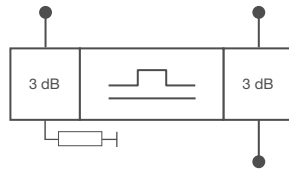

CCS Band 3 Stretchline Combiners

- Compact design
- Suitable for ATV and DTV
- For 6 and 7 MHz channel bandwidth

BN 574681

Bottom mounting

Wall mounting

Multi Channel Combiners

| Part Number | BN 574681 |
|---------------------------|--|
| Frequency range | 174 - 240 MHz |
| Channel spacing | ≥ 2 |
| Narrowband input | 7-16 female |
| Average input power | ≤ 2 kW |
| Mask filtering | No |
| Insertion loss | Typically ≤ 0.5 dB |
| Output | 1 5/8" EIA |
| Peak output voltage | ≤ 3.5 kV |
| Isolation between inputs | ≥ 32 dB |
| VSWR | ≤ 1.06 |
| Dimensions (L x W x H) mm | ≈ 486 x 460 x 350 |
| Weight | ≈ 26 kg |
| Environmental conditions | For limitations see „Environmental Conditions for Broadcast Products“. |