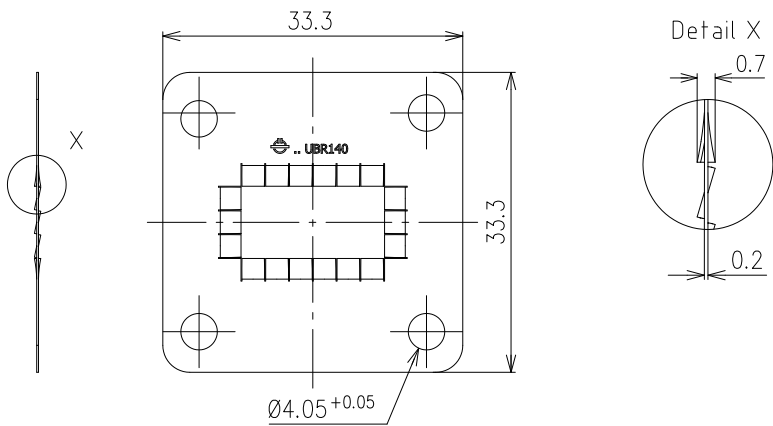

CONTACT SHIM

Part number	BN 06 53 44	
Configuration		
Waveguide	R140 (WR62)	
Flange	similar UBR	
Material and surface	CuBe	untreated
Standards	IEC 60154-2	
Weight	approx. 0.002 kg	